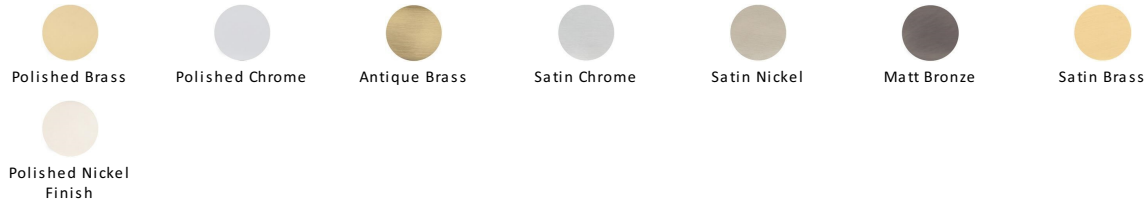

Diamond Cut Cabinet Knob with Square Backplate

SQ4545-SC

Heritage Brass Cabinet Knob Diamond Cut Design with Square Backplate 32mm Satin Chrome finish

Material:

Solid Brass

Finish:

Satin Chrome

Available Finishes

Product Dimensions (All dimensions are in millimeters unless otherwise indicated)

Projection 32 **Maximum Diameter** 31 **Base** 38

About the Finish

Satin Chrome

The brush marks of satin chrome will appeal to those who favour an industrial yet contemporary chrome finish. Satin Chrome Finish is also less prone to finger marks than polished chrome.