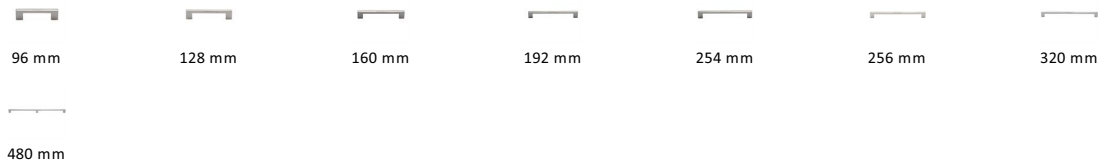

Metro Cabinet Pull Handle

C0337 128-PNF

Heritage Brass Cabinet Pull Metro Design 128mm CTC Polished Nickel Finish

Material:
Solid Brass

Finish:
Polished Nickel Finish

Available Finishes

Available Sizes

Product Dimensions (All dimensions are in millimeters unless otherwise indicated)

Length	148	Width	10	CTC	128	Projection	30
Base	20						

About the Finish

Polished Nickel Finish

With its subtle golden hue this is a mellow alternative to polished chrome. The finish is not coated and will oxidise naturally. If not regularly buffed with a soft cloth this finish will subtly change over time by taking on an aged patina.