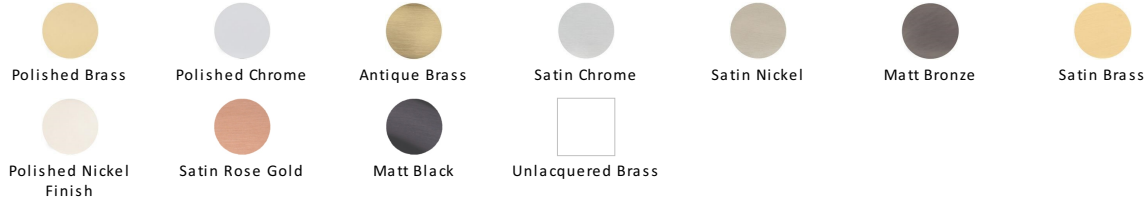

## Metro Cabinet Pull Handle

C0337 128-SC

Heritage Brass Cabinet Pull Metro Design 128mm CTC Satin Chrome Finish

**Material:**  
Solid Brass

**Finish:**  
Satin Chrome

### Available Finishes

### Available Sizes

#### Satin Chrome

The brush marks of satin chrome will appeal to those who favour an industrial yet contemporary chrome finish. Satin Chrome Finish is also less prone to finger marks than polished chrome.