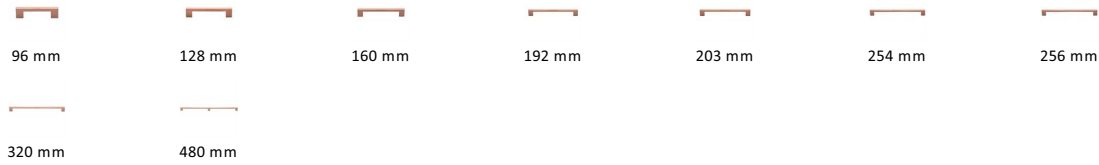

## Metro Cabinet Pull Handle

C0337 160-SRG

Heritage Brass Cabinet Pull Metro Design 160mm CTC Satin Rose Gold Finish

**Material:**  
Solid Brass

**Finish:**  
Satin Rose Gold

### Available Sizes

### Product Dimensions (All dimensions are in millimeters unless otherwise indicated)

<b>Length</b>	172	<b>Width</b>	10	<b>CTC</b>	160	<b>Projection</b>	30
<b>Base</b>	20						