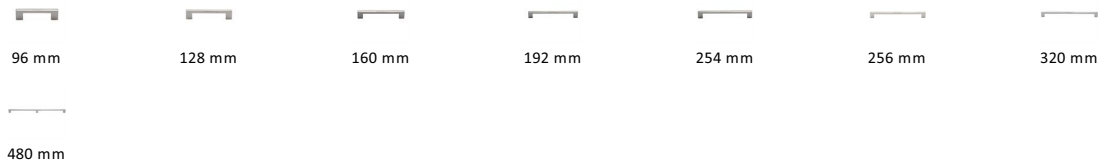

Metro Cabinet Pull Handle

C0337 192-PNF

Heritage Brass Cabinet Pull Metro Design 192mm CTC Polished Nickel Finish

Material:
Solid Brass

Finish:
Polished Nickel Finish

Available Finishes

Available Sizes

Product Dimensions (All dimensions are in millimeters unless otherwise indicated)

Length	212	Width	10	CTC	192	Projection	30
Base	20						

About the Finish

Polished Nickel Finish

With its subtle golden hue this is a mellow alternative to polished chrome. The finish is not coated and will oxidise naturally. If not regularly buffed with a soft cloth this finish will subtly change over time by taking on an aged patina.