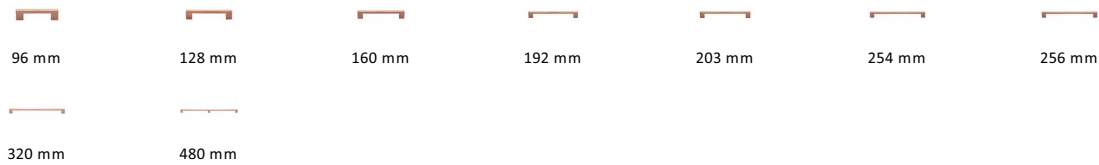

## Metro Cabinet Pull Handle

C0337 192-SRG

Heritage Brass Cabinet Pull Metro Design 192mm CTC Satin Rose Gold Finish

**Material:**  
Solid Brass

**Finish:**  
Satin Rose Gold

### Available Sizes

### Product Dimensions (All dimensions are in millimeters unless otherwise indicated)

<b>Length</b>	212	<b>Width</b>	10	<b>CTC</b>	192	<b>Projection</b>	30
<b>Base</b>	20						