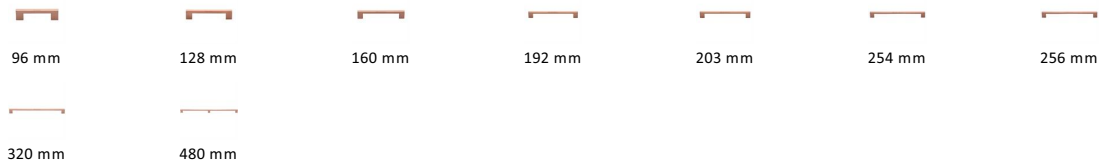

## Metro Cabinet Pull Handle

C0337 256-SRG

Heritage Brass Cabinet Pull Metro Design 256mm CTC Satin Rose Gold Finish

**Material:**

Solid Brass

**Finish:**

Satin Rose Gold

### Available Sizes

### Product Dimensions (All dimensions are in millimeters unless otherwise indicated)

<b>Length</b>	274	<b>Width</b>	10	<b>CTC</b>	256	<b>Projection</b>	30
<b>Base</b>	20						