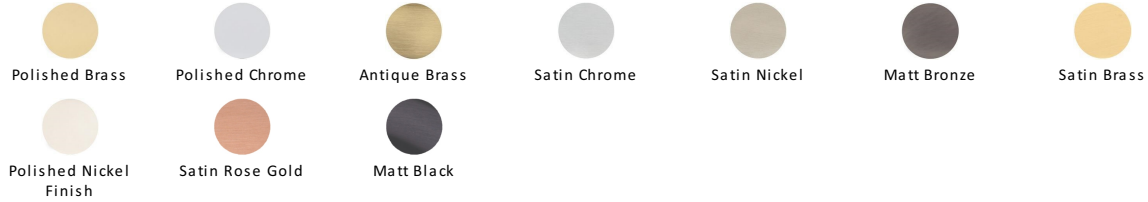

Metro Cabinet Pull Handle

C0337 320-PC

Heritage Brass Cabinet Pull Metro Design 320mm CTC Polished Chrome Finish

Material:

Solid Brass

Finish:

Polished Chrome

Available Finishes

Available Sizes

Product Dimensions (All dimensions are in millimeters unless otherwise indicated)

Length	340	Width	10	CTC	320	Projection	30
Base	20						

About the Finish

Polished Chrome

A bold, contemporary finish; low maintenance and easy to clean. The mirror effect reflects light and colour and will complement any colour scheme