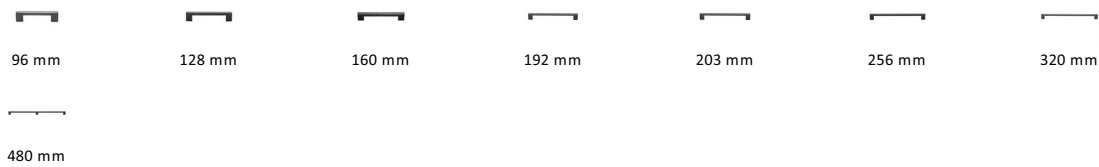

Metro Cabinet Pull Handle

C0337 480-MB

Heritage Brass Cabinet Pull Metro Design 480mm CTC Matt Bronze Finish

Material:
Solid Brass

Finish:
Matt Bronze

Available Finishes

Available Sizes

Product Dimensions (All dimensions are in millimeters unless otherwise indicated)

Length	500	Width	10	CTC	480	Projection	30
Base	20						

About the Finish

Matt Bronze

An aged finish on brass creating a vintage appearance, yet one that also looks outstanding in contemporary schemes. Over a period of time the bronze colour will lighten along any edges and surfaces that are frequently touched and create a naturally aged appearance highlighting frequently touched areas and exposing the brass below.