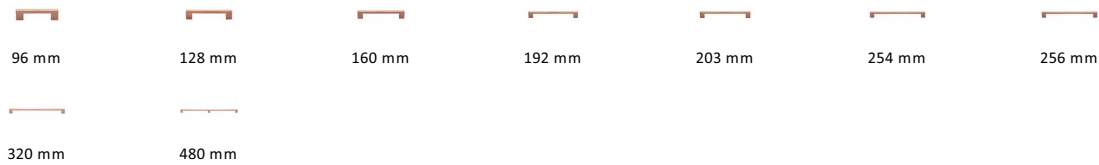

## Metro Cabinet Pull Handle

C0337 480-SRG

Heritage Brass Cabinet Pull Metro Design 480mm CTC Satin Rose Gold Finish

**Material:**  
Solid Brass

**Finish:**  
Satin Rose Gold

### Available Sizes

### Product Dimensions (All dimensions are in millimeters unless otherwise indicated)

<b>Length</b>	500	<b>Width</b>	10	<b>CTC</b>	480	<b>Projection</b>	30
<b>Base</b>	20						