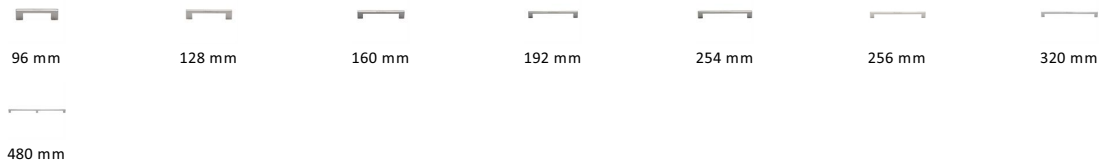

## Metro Cabinet Pull Handle

C0337 96-PNF

Heritage Brass Cabinet Pull Metro Design 96mm CTC Polished Nickel Finish

**Material:**  
Solid Brass

**Finish:**  
Polished Nickel Finish

### Available Sizes

### Product Dimensions (All dimensions are in millimeters unless otherwise indicated)

<b>Length</b>	116	<b>Width</b>	10	<b>CTC</b>	96	<b>Projection</b>	30
<b>Base</b>	20						