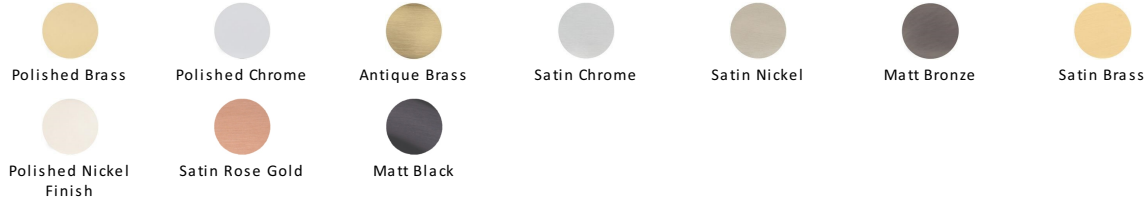

## T-Bar Cabinet Pull Handle

C0361 128-PB

Heritage Brass Cabinet Pull Bar Design 128mm CTC Polished Brass Finish

**Material:**  
Solid Brass

**Finish:**  
Polished Brass

### Available Finishes

### Available Sizes