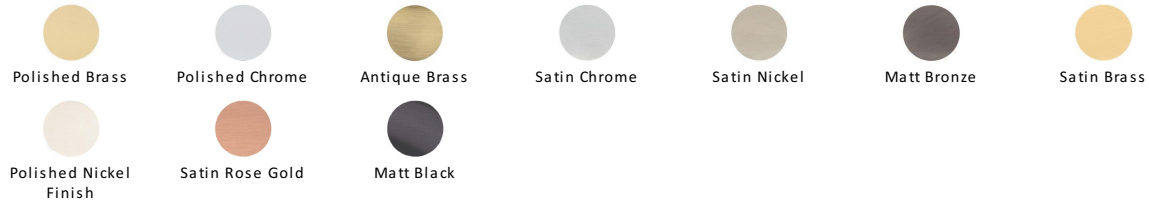

T-Bar Cabinet Pull Handle

C0361 128-PC

Heritage Brass Cabinet Pull Bar Design 128mm CTC Polished Chrome Finish

Material:
Solid Brass

Finish:
Polished Chrome

Available Finishes

Available Sizes

Product Dimensions (All dimensions are in millimeters unless otherwise indicated)

Length	192	Width	11	CTC	128	Projection	32
Maximum Diameter	10						

About the Finish

Polished Chrome

A bold, contemporary finish; low maintenance and easy to clean. The mirror effect reflects light and colour and will complement any colour scheme