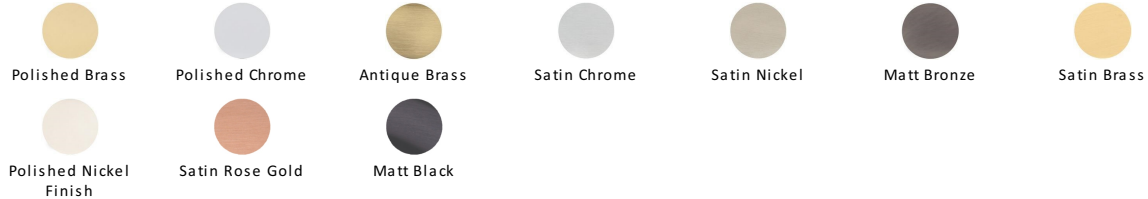

## T-Bar Cabinet Pull Handle

C0361 160-SC

Heritage Brass Cabinet Pull Bar Design 160mm CTC Satin Chrome Finish

**Material:**  
Solid Brass

**Finish:**  
Satin Chrome

### Available Finishes

### Available Sizes

#### Satin Chrome

The brush marks of satin chrome will appeal to those who favour an industrial yet contemporary chrome finish. Satin Chrome Finish is also less prone to finger marks than polished chrome.