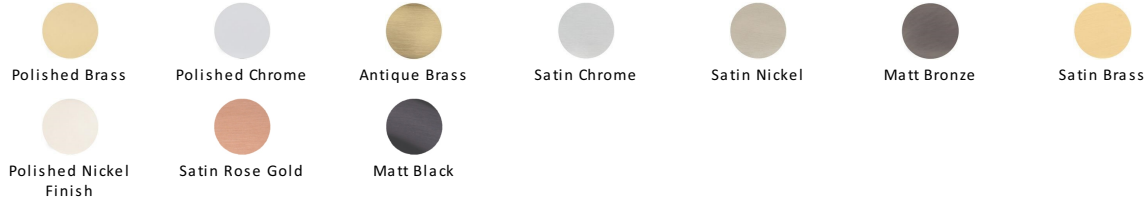

## T-Bar Cabinet Pull Handle

C0361 160-SRG

Heritage Brass Cabinet Pull Bar Design 160mm CTC Satin Rose Gold Finish

**Material:**  
Solid Brass

**Finish:**  
Satin Rose Gold

### Available Finishes

### Available Sizes