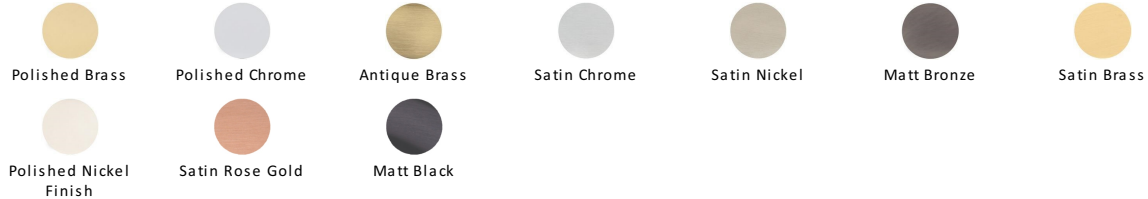

T-Bar Cabinet Pull Handle

C0361 203-PC

Heritage Brass Cabinet Pull Bar Design 203mm CTC Polished Chrome Finish

Material:
Solid Brass

Finish:
Polished Chrome

Available Finishes

Available Sizes

Product Dimensions (All dimensions are in millimeters unless otherwise indicated)

Length	267	Width	11	CTC	203	Projection	32
Maximum Diameter	10						

About the Finish

Polished Chrome

A bold, contemporary finish; low maintenance and easy to clean. The mirror effect reflects light and colour and will complement any colour scheme