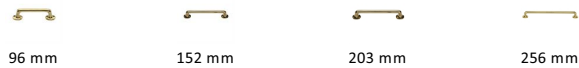

Traditional Cabinet Pull Handle

C0376 203-PB

Heritage Brass Cabinet Pull Traditional Design 203mm Polished Brass finish

Material:
Solid Brass

Finish:
Polished Brass

Available Finishes

Available Sizes

Product Dimensions (All dimensions are in millimeters unless otherwise indicated)

Length	232	Width	11	CTC	203	Projection	32
Base	29						

About the Finish

Polished Brass

Warm, mellow with a sense of heritage and comfort this highly polished finish is opulent without being flamboyant. Polished Brass coordinates perfectly with traditional décor.