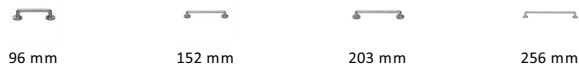

Traditional Cabinet Pull Handle

C0376 203-SC

Heritage Brass Cabinet Pull Traditional Design 203mm Satin Chrome finish

Material:
Solid Brass

Finish:
Satin Chrome

Available Finishes

Available Sizes

Product Dimensions (All dimensions are in millimeters unless otherwise indicated)

Length	232	Width	11	CTC	203	Projection	32
Base	29						

About the Finish

Satin Chrome

The brush marks of satin chrome will appeal to those who favour an industrial yet contemporary chrome finish. Satin Chrome Finish is also less prone to finger marks than polished chrome.