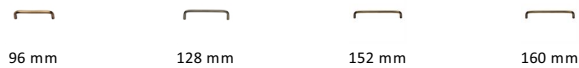

Wire Cabinet Pull Handle

C2155 160-AT

Heritage Brass Cabinet Pull Wire Design 160mm CTC Antique Brass Finish

Material:
Solid Brass

Finish:
Antique Brass

Available Finishes

Available Sizes

Product Dimensions (All dimensions are in millimeters unless otherwise indicated)

Length	168	CTC	160	Projection	32	Maximum Diameter	8
Base	8						

About the Finish

Antique Brass

With russet hues and a brass undertone, this variation on brass retains a warm and mellow character but adds age and maturity by highlighting the variance of shades making each piece both alluring and unique.