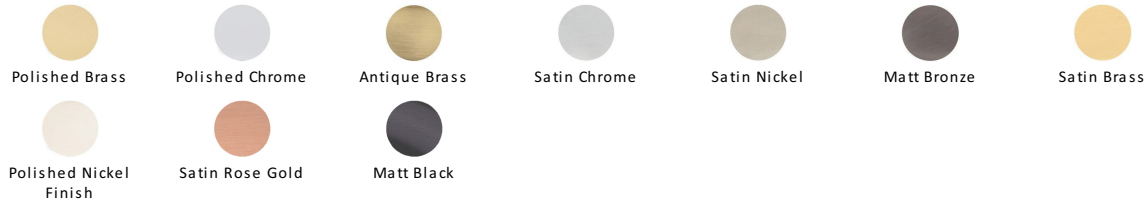

Wire Cabinet Pull Handle

C2155 96-AT

Heritage Brass Cabinet Pull Wire Design 96mm CTC Antique Brass Finish

Material:
Solid Brass

Finish:
Antique Brass

Available Finishes

Available Sizes

Product Dimensions (All dimensions are in millimeters unless otherwise indicated)

Length	104	CTC	96	Projection	32	Maximum Diameter	8
Base	8						

About the Finish

Antique Brass

With russet hues and a brass undertone, this variation on brass retains a warm and mellow character but adds age and maturity by highlighting the variance of shades making each piece both alluring and unique.