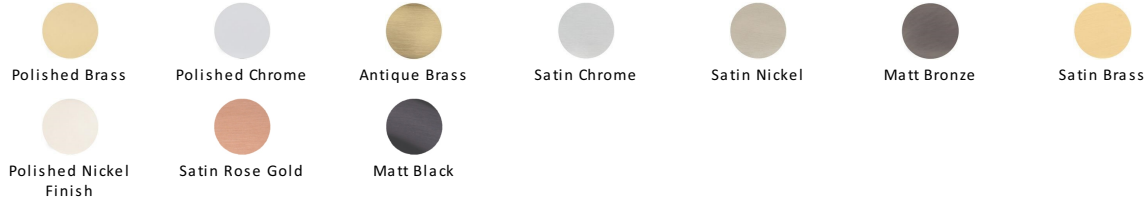

Wire Cabinet Pull Handle

C2155 96-SRG

Heritage Brass Cabinet Pull Wire Design 96mm CTC Satin Rose Gold Finish

Material:
Solid Brass

Finish:
Satin Rose Gold

Available Finishes

Available Sizes

Product Dimensions (All dimensions are in millimeters unless otherwise indicated)

Length	104	CTC	96	Projection	32	Maximum Diameter	8
Base	8						

About the Finish

Satin Rose Gold

Rose Gold is a traditional alloy used in Jewellery, blending gold with copper to create a delightful rosy red tint. We have replicated a similar appearance by electroplating copper over solid brass. Our Rose Gold finish will add a touch of warmth and luxury to any creation.