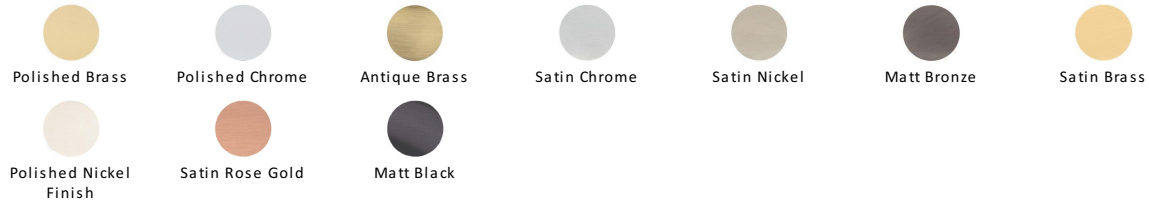

T Shaped Cabinet Knob

C2234-AT

Heritage Brass Cabinet Knob T Shaped 35mm Antique finish

Material:
Solid Brass

Finish:
Antique Brass

Available Finishes

Product Dimensions (All dimensions are in millimeters unless otherwise indicated)

Projection 33 **Maximum Diameter** 35 **Base** 13

About the Finish

Antique Brass

With russet hues and a brass undertone, this variation on brass retains a warm and mellow character but adds age and maturity by highlighting the variance of shades making each piece both alluring and unique.