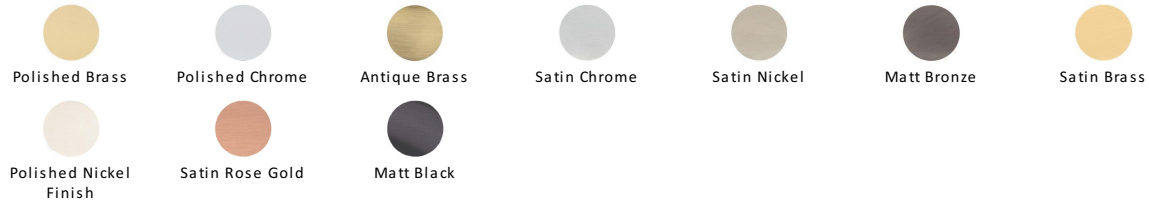

Victorian Round Cabinet Knob with Base

C2240 32-SRG

Heritage Brass Cabinet Knob Round Design 32mm Satin Rose Gold finish

Material:
Solid Brass

Finish:
Satin Rose Gold

Available Finishes

Available Sizes

Product Dimensions (All dimensions are in millimeters unless otherwise indicated)

Projection	28	Maximum Diameter	32	Base	32
-------------------	----	-------------------------	----	-------------	----

About the Finish

Satin Rose Gold

Rose Gold is a traditional alloy used in Jewellery, blending gold with copper to create a delightful rosy red tint. We have replicated a similar appearance by electroplating copper over solid brass. Our Rose Gold finish will add a touch of warmth and luxury to any creation.