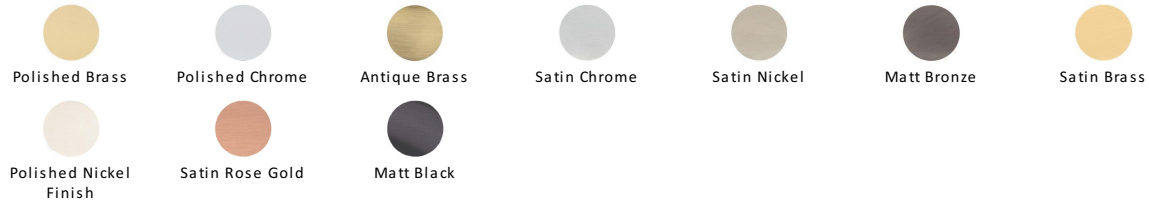

## Victorian Round Cabinet Knob with Base

C2240 48-SB

Heritage Brass Cabinet Knob Round Design 48mm Satin Brass finish

**Material:**  
Solid Brass

**Finish:**  
Satin Brass

### Available Finishes

### Available Sizes

#### Satin Brass

A modern alternative to the traditional polished brass, this attractive brushed texture beautifully mellows and adds warmth to both a traditional and a soft contemporary décor.