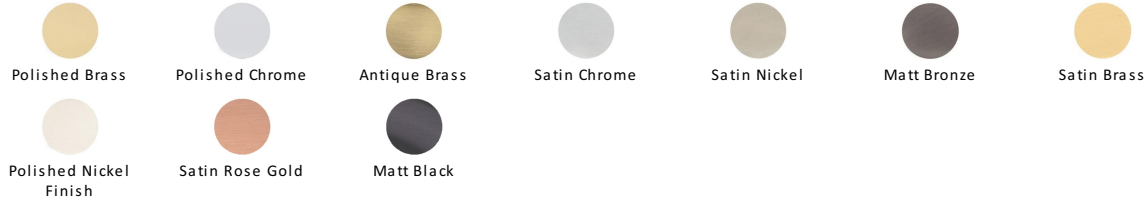

Deco Cabinet Drawer Pull

C2768-PC

Heritage Brass Drawer Pull 89mm CTC Polished Chrome Finish

Material:
Solid Brass

Finish:
Polished Chrome

Available Finishes

Product Dimensions (All dimensions are in millimeters unless otherwise indicated)

Length	104	Width	46	CTC	89	Projection	33
Finger Clearance - Width	78	Finger Clearance - Height	27				

About the Finish

Polished Chrome

A bold, contemporary finish; low maintenance and easy to clean. The mirror effect reflects light and colour and will complement any colour scheme