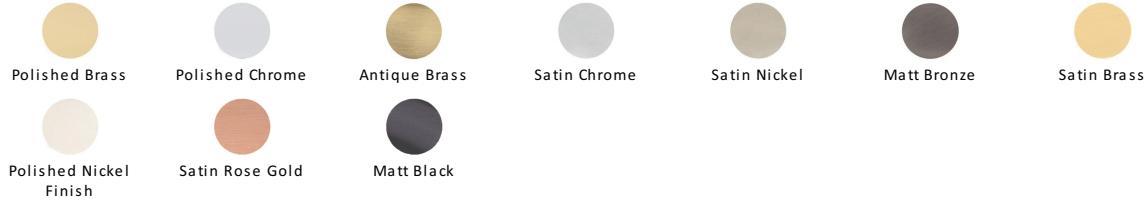

Oval Cabinet Knob with Backplate

C3072 32-SC

Heritage Brass Cabinet Knob Oval/Backplate Design 32mm Satin Chrome finish

Material:
Solid Brass**Finish:**
Satin Chrome

Available Finishes

Product Dimensions (All dimensions are in millimeters unless otherwise indicated)

Projection 32 **Maximum Diameter** 32

About the Finish

Satin Chrome

The brush marks of satin chrome will appeal to those who favour an industrial yet contemporary chrome finish. Satin Chrome Finish is also less prone to finger marks than polished chrome.