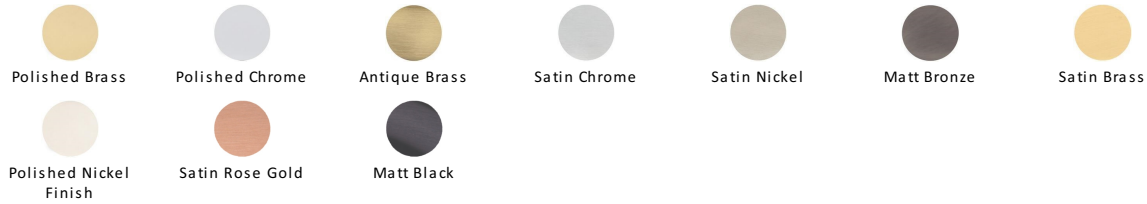

## Square Stepped Cabinet Knob

C3672 32-AT

Heritage Brass Cabinet Knob Square Stepped Design 32mm Antique finish

**Material:**  
Solid Brass

**Finish:**  
Antique Brass

### Available Finishes

### About the Finish

#### Antique Brass

With russet hues and a brass undertone, this variation on brass retains a warm and mellow character but adds age and maturity by highlighting the variance of shades making each piece both alluring and unique.