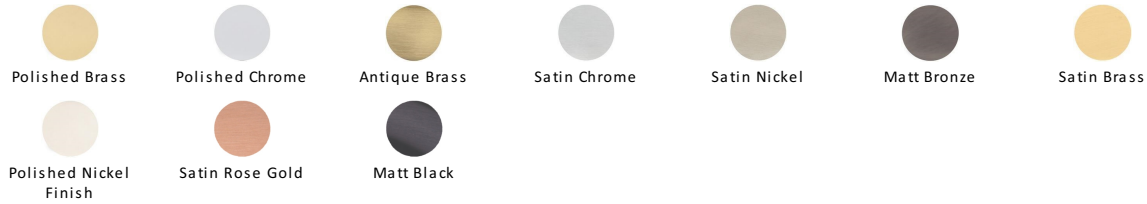

Round Edge Cabinet Knob

C3990 32-PNF

Heritage Brass Cabinet Knob Edge Design 32mm Polished Nickel finish

Material:
Solid Brass

Finish:
Polished Nickel Finish

Available Finishes

Available Sizes

Product Dimensions (All dimensions are in millimeters unless otherwise indicated)

Projection	30	Maximum Diameter	32	Base	14
-------------------	----	-------------------------	----	-------------	----

About the Finish

Polished Nickel Finish

With its subtle golden hue this is a mellow alternative to polished chrome. The finish is not coated and will oxidise naturally. If not regularly buffed with a soft cloth this finish will subtly change over time by taking on an aged patina.