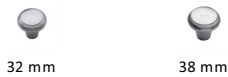

Round Edge Cabinet Knob

C3990 32-SC

Heritage Brass Cabinet Knob Edge Design 32mm Satin Chrome finish

Material:
Solid Brass

Finish:
Satin Chrome

Available Finishes

Available Sizes

Product Dimensions (All dimensions are in millimeters unless otherwise indicated)

Projection	30	Maximum Diameter	32	Base	14
-------------------	----	-------------------------	----	-------------	----

About the Finish

Satin Chrome

The brush marks of satin chrome will appeal to those who favour an industrial yet contemporary chrome finish. Satin Chrome Finish is also less prone to finger marks than polished chrome.

Box Contains

- 1 Cabinet Knob
- All fixing screws and fasteners
- Back fittings, 2 x M4 bolts, thread length 25 and 38mm

+971 (0) 43559265

www.heritagebrass-uae.com

office@heritagebrass-uae.com