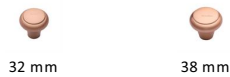

Round Edge Cabinet Knob

C3990 32-SRG

Heritage Brass Cabinet Knob Edge Design 32mm Satin Rose Gold finish

Material:
Solid Brass

Finish:
Satin Rose Gold

Available Finishes

Available Sizes

Product Dimensions (All dimensions are in millimeters unless otherwise indicated)

Projection	30	Maximum Diameter	32	Base	14
-------------------	----	-------------------------	----	-------------	----

About the Finish

Satin Rose Gold

Rose Gold is a traditional alloy used in Jewellery, blending gold with copper to create a delightful rosy red tint. We have replicated a similar appearance by electroplating copper over solid brass. Our Rose Gold finish will add a touch of warmth and luxury to any creation.

Box Contains

- 1 Cabinet Knob
- All fixing screws and fasteners
- Back fittings, 2 x M4 bolts, thread length 25 and 38mm

+971 (0) 43559265

www.heritagebrass-uae.com

office@heritagebrass-uae.com