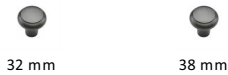

Round Edge Cabinet Knob

C3990 38-MB

Heritage Brass Cabinet Knob Edge Design 38mm Matt Bronze finish

Material:
Solid Brass

Finish:
Matt Bronze

Available Finishes

Available Sizes

Product Dimensions (All dimensions are in millimeters unless otherwise indicated)

Projection	32	Maximum Diameter	38	Base	16
-------------------	----	-------------------------	----	-------------	----

About the Finish

Matt Bronze

An aged finish on brass creating a vintage appearance, yet one that also looks outstanding in contemporary schemes. Over a period of time the bronze colour will lighten along any edges and surfaces that are frequently touched and create a naturally aged appearance highlighting frequently touched areas and exposing the brass below.

Box Contains

- 1 Cabinet Knob
- All fixing screws and fasteners
- Back fittings, 2 x M4 bolts, thread length 25 and 38mm

+971 (0) 43559265

www.heritagebrass-uae.com

office@heritagebrass-uae.com