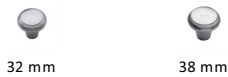

Round Edge Cabinet Knob

C3990 38-SC

Heritage Brass Cabinet Knob Edge Design 38mm Satin Chrome finish

Material:
Solid Brass

Finish:
Satin Chrome

Available Finishes

Available Sizes

Product Dimensions (All dimensions are in millimeters unless otherwise indicated)

Projection	32	Maximum Diameter	38	Base	16
-------------------	----	-------------------------	----	-------------	----

About the Finish

Satin Chrome

The brush marks of satin chrome will appeal to those who favour an industrial yet contemporary chrome finish. Satin Chrome Finish is also less prone to finger marks than polished chrome.

Box Contains

- 1 Cabinet Knob
- All fixing screws and fasteners
- Back fittings, 2 x M4 bolts, thread length 25 and 38mm

+971 (0) 43559265

www.heritagebrass-uae.com

office@heritagebrass-uae.com