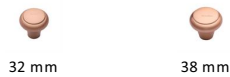

Round Edge Cabinet Knob

C3990 38-SRG

Heritage Brass Cabinet Knob Edge Design 38mm Satin Rose Gold finish

Material:
Solid Brass

Finish:
Satin Rose Gold

Available Finishes

Available Sizes

Product Dimensions (All dimensions are in millimeters unless otherwise indicated)

Projection	32	Maximum Diameter	38	Base	16
-------------------	----	-------------------------	----	-------------	----

About the Finish

Satin Rose Gold

Rose Gold is a traditional alloy used in Jewellery, blending gold with copper to create a delightful rosy red tint. We have replicated a similar appearance by electroplating copper over solid brass. Our Rose Gold finish will add a touch of warmth and luxury to any creation.

Box Contains

- 1 Cabinet Knob
- All fixing screws and fasteners
- Back fittings, 2 x M4 bolts, thread length 25 and 38mm

+971 (0) 43559265

www.heritagebrass-uae.com

office@heritagebrass-uae.com