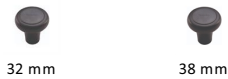

Round Edge Cabinet Knob

C3990 38-BKMT

Heritage Brass Cabinet Knob Round Edge Design 38mm Matt Black finish

Material:
Solid Brass

Finish:
Matt Black

Available Finishes

Available Sizes

Product Dimensions (All dimensions are in millimeters unless otherwise indicated)

Projection	32	Maximum Diameter	38	Base	16
-------------------	----	-------------------------	----	-------------	----

About the Finish

Matt Black

A matt black powder coating is applied over Solid Brass to create our distinctive Matt Black contemporary look.

Box Contains

- 1 Cabinet Knob
- All fixing screws and fasteners
- Back fittings, 2 x M4 bolts, thread length 25 and 38mm

+971 (0) 43559265

www.heritagebrass-uae.com

office@heritagebrass-uae.com