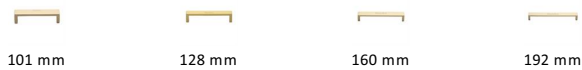

Wide Metro Cabinet Pull Handle

C4520 192-SB

Heritage Brass Cabinet Pull Wide Metro Design 192mm CTC Satin Brass Finish

Material:
Solid Brass

Finish:
Satin Brass

Available Finishes

Available Sizes

Product Dimensions (All dimensions are in millimeters unless otherwise indicated)

Length	200	Width	20	CTC	192	Projection	28
Base	20						

About the Finish

Satin Brass

A modern alternative to the traditional polished brass, this attractive brushed texture beautifully mellows and adds warmth to both a traditional and a soft contemporary décor.