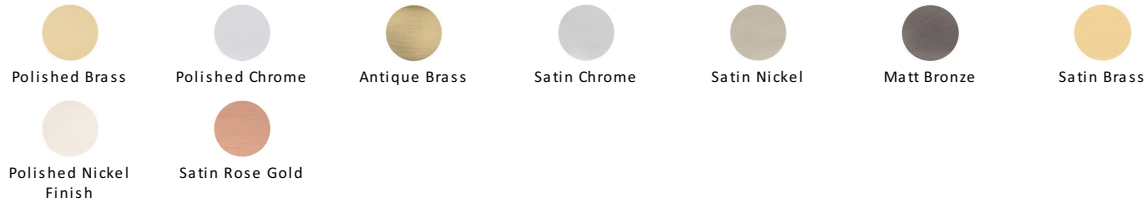

Square Cabinet Drop Pull

C6311-PC

Heritage Brass Square Drop Pull Polished Chrome finish

Material:
Solid Brass

Finish:
Polished Chrome

Available Finishes

Product Dimensions (All dimensions are in millimeters unless otherwise indicated)

Length	50	Width	50	Projection	14
---------------	----	--------------	----	-------------------	----

About the Finish

Polished Chrome

A bold, contemporary finish; low maintenance and easy to clean. The mirror effect reflects light and colour and will complement any colour scheme