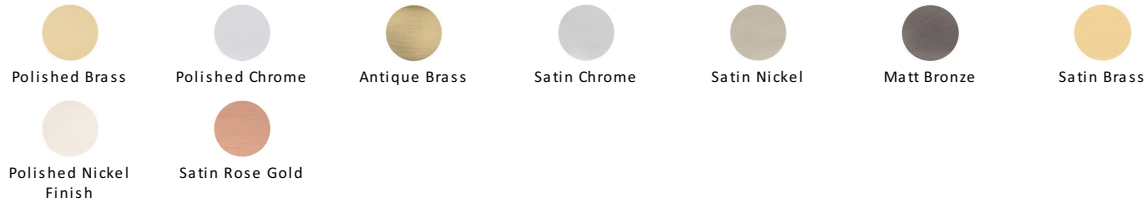

## Square Cabinet Drop Pull

C6311-PNF

Heritage Brass Square Drop Pull Polished Nickel finish

**Material:**  
Solid Brass

**Finish:**  
Polished Nickel Finish

### Available Finishes

### About the Finish

#### Polished Nickel Finish

With its subtle golden hue this is a mellow alternative to polished chrome. The finish is not coated and will oxidise naturally. If not regularly buffed with a soft cloth this finish will subtly change over time by taking on an aged patina.