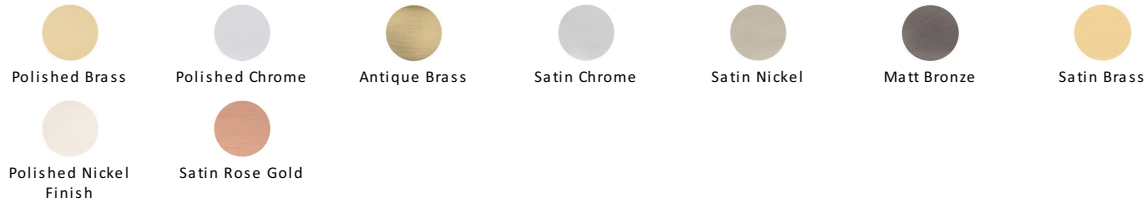

Square Cabinet Drop Pull

C6311-SB

Heritage Brass Square Drop Pull Satin Brass finish

Material:
Solid Brass

Finish:
Satin Brass

Available Finishes

Product Dimensions (All dimensions are in millimeters unless otherwise indicated)

Length	50	Width	50	Projection	14
---------------	----	--------------	----	-------------------	----

About the Finish

Satin Brass

A modern alternative to the traditional polished brass, this attractive brushed texture beautifully mellows and adds warmth to both a traditional and a soft contemporary décor.