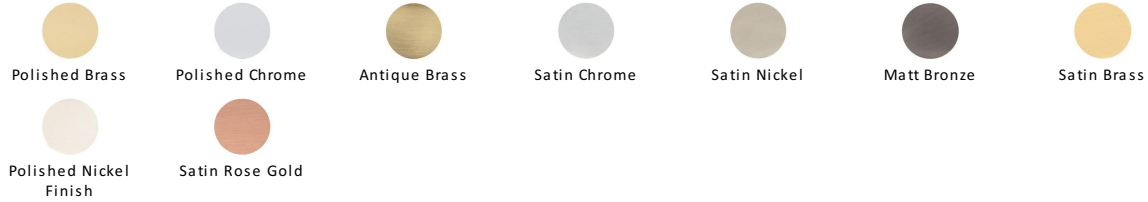

Square Cabinet Drop Pull

C6311-SN

Heritage Brass Square Drop Pull Satin Nickel finish

Material:
Solid Brass

Finish:
Satin Nickel

Available Finishes

Product Dimensions (All dimensions are in millimeters unless otherwise indicated)

Length	50	Width	50	Projection	14
---------------	----	--------------	----	-------------------	----

About the Finish

Satin Nickel

With its honeyed grey tone created by brushed nickel plating on brass, this finish closely matches Stainless Steel but offers a warm and subtle alternative which is popular in traditional and modern décors.