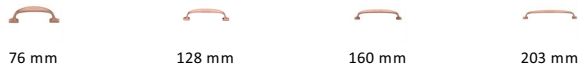

Durham Cabinet Pull Handle

C7213 160-SRG

Heritage Brass Cabinet Pull Durham Design 160mm CTC Satin Rose Gold Finish

Material:
Solid Brass

Finish:
Satin Rose Gold

Available Finishes

Available Sizes

Product Dimensions (All dimensions are in millimeters unless otherwise indicated)

Length	184	Width	17.5	CTC	160	Projection	35
Base	21						

About the Finish

Satin Rose Gold

Rose Gold is a traditional alloy used in Jewellery, blending gold with copper to create a delightful rosy red tint. We have replicated a similar appearance by electroplating copper over solid brass. Our Rose Gold finish will add a touch of warmth and luxury to any creation.